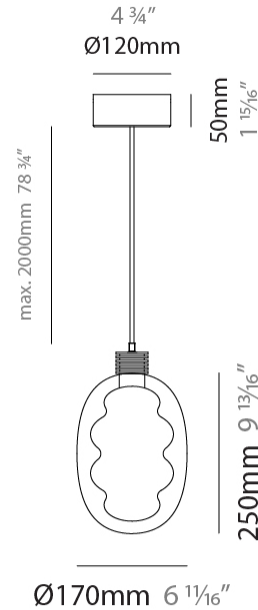

DALMA MONOPOINT SUSPENSION

D141280-

base number   Holder Options   Finish Options

1. To build a product code in our configurator select the specify button on the base model # product page
2. To build a manual product code on this datasheet choose from the options listed below in blue font and add the suffix to the base model #

GENERAL

Series: Dalma
Subseries: Dalma Monopoint
Brand: Cangini & Tucci
Division: Design
Mounting Type: Suspension
Mounting Location: Ceiling
Subcategory: Pendant

PHYSICAL

Shape: Oval
Diameter (mm): 170
Diameter (in): 6 ¹¹/₁₆
Width (mm): 250
Width (in): 9 ¹³/₁₆
Height (mm): 2250
Height (in): 88 ⁹/₁₆
Light Distribution: Omnidirectional
Fixture Finish: [AMB](#) / [GRN](#) / [PNK](#) / [RUB](#) / [SKB](#) / [SMK](#) / [TOB](#) / [TRA](#)
Holder Finish: [BCN](#) / [CHA](#) / [FGD](#)
Fixture Material: Glass / Metal
Cable Details: 2000mm/78 3/4" Transparent Cable

ELECTRICAL

Lamp Type: LED
Input Wattage (W): 9
Dimming: Non-Dimming / Phase Dimming (120vac Only)
Driver Included: Yes
Driver Location: Integrated
Driver Type: Constant Current- Universal
Driver Class: Class 2
Input Voltage (V): 120 - 277
Constant Current (MA): 350

LED

Color Temperature (°K): 2700 / 3000
Max. Delivered Lumen (lm): 1125
CRI: >95 CRI
Lamp Life (hrs): 50000

OPTICAL

RATINGS AND CERTIFICATIONS

Certified By: Certified for North American Standards
IP rating: IP20

PROJECT
TYPE
SPECIFIER
QUANTITY
DATE