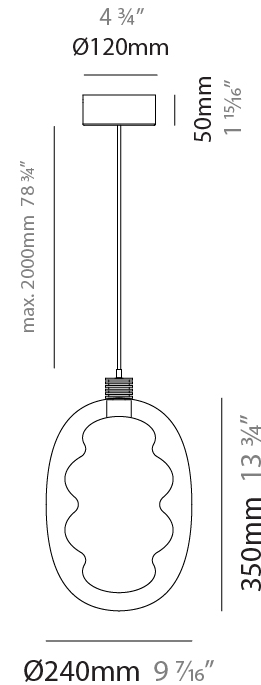

DALMA MONOPOINT SUSPENSION

D141281- _____

base number   Holder Options   Finish Options

1. To build a product code in our configurator select the specify button on the base model # product page
2. To build a manual product code on this datasheet choose from the options listed below in blue font and add the suffix to the base model #

GENERAL

Series: Dalma
Subseries: Dalma Monopoint
Brand: Cangini & Tucci
Division: Design
Mounting Type: Suspension
Mounting Location: Ceiling
Subcategory: Pendant

PHYSICAL

Shape: Oval
Diameter (mm): 240
Diameter (in): 9 ⁷/₁₆
Width (mm): 350
Width (in): 13 ³/₄
Height (mm): 2350
Height (in): 92 ¹/₂
Light Distribution: Omnidirectional
Fixture Finish: [AMB](#) / [GRN](#) / [PNK](#) / [RUB](#) / [SKB](#) / [SMK](#) / [TOB](#) / [TRA](#)
Holder Finish: [BCN](#) / [CHA](#) / [FGD](#)
Fixture Material: Glass / Metal
Cable Details: 2000mm/78 3/4" Transparent Cable

ELECTRICAL

Lamp Type: LED
Input Wattage (W): 12
Dimming: Non-Dimming / Phase Dimming (120vac Only)
Driver Included: Yes
Driver Location: Integrated
Driver Type: Constant Current- Universal
Driver Class: Class 2
Input Voltage (V): 120
Constant Current (MA): 350

LED

Color Temperature (°K): 2700 / 3000
Max. Delivered Lumen (lm): 1500
CRI: >95 CRI
Lamp Life (hrs): 50000

OPTICAL

RATINGS AND CERTIFICATIONS

Certified By: Certified for North American Standards
IP rating: IP20

PROJECT	_____
TYPE	_____
SPECIFIER	_____
QUANTITY	_____
DATE	_____